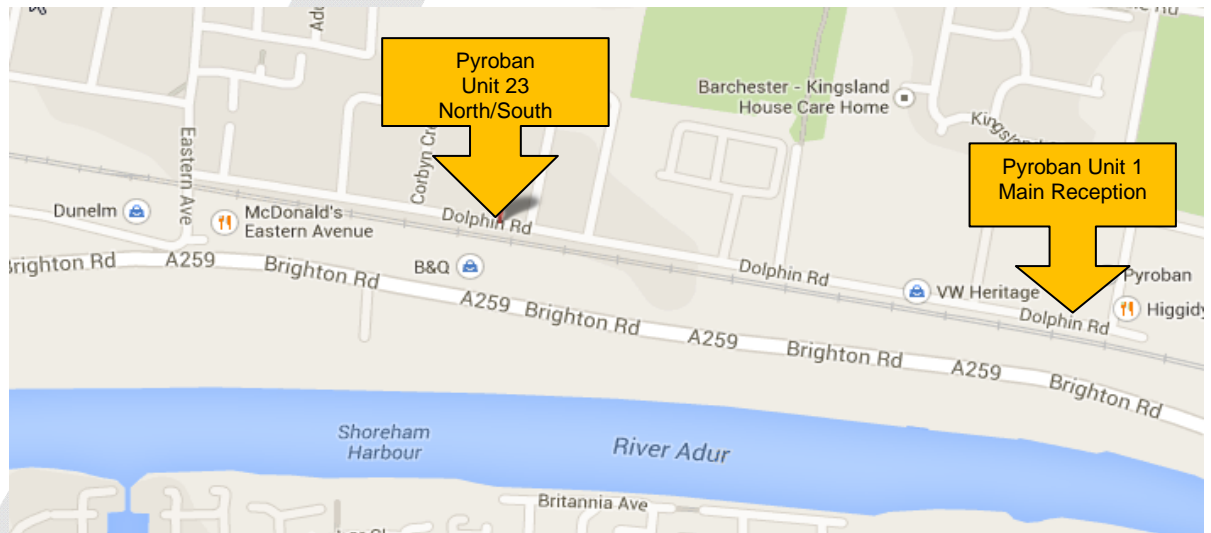

## How to reach Pyroban Ltd, Shoreham by Sea

Please note that Pyroban Limited has 2 facilities along Dolphin Road.

### Pyroban Unit 1 – Main Reception

Report to main reception at Pyroban Unit 1.  
This facility has visitor car parking.

Pyroban Limited  
Unit 1 / Endeavour Works  
Dolphin Road  
Shoreham-by-Sea  
West Sussex  
BN43 6QG

### Pyroban Unit 23 North/South

This facility is just after the residential area on your left.  
There is visitor parking once you have been let through the gate.  
Use the intercom to register.  
You will be greeted and signed in, as there is no formal reception at this building.